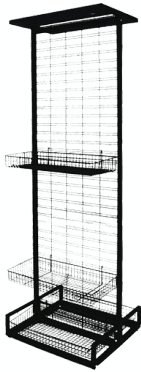

Dumpbin

Dimensions: 60"(H) x 12"(L) x 12"(D)
Come with 2 pcs Round Basket and Bottom

Standee

Dimensions: 151cm(H) x 38cm(L) x 25.4cm(D)
Come with 9 Pcs Hook with Price Tag Holder and 1 Level Bottom

Standee

Dimensions: 151cm(H) x 38cm(L) x 25.4cm(D)
Come with 9 Pcs Hook with Price Tag Holder and 1 Level Bottom

Display Tray

Dimensions: 7cm(H) x 39.5cm(L)

Display Tray

Dimensions: 7cm(H) x 39.5cm(L)

Counter Top

Dimensions: 12.5"(H) x 18"(L) x 4.75"(D)
Come with 9 pcs Hook with Price Tag Holder

Box Holder

Dimensions: 3cm(H) x 28.2cm(L) x 13.8cm(D)
Come with 8 Holes

Standee

Dimensions: 66.75"(H) x 19"(L) x 19"(D)
Come with Hole Metal Plate

Stand Rack

Dimensions: 170cm(H) x 80cm(L) x 46cm(D)
Come with 21 pcs Hook, 22 pcs Sample Holder and 4 pcs Metal Shelf

Standee

Dimensions: 60"(H) x 17.5"(L) x 10.5"(D)
Come with 5 Level Shelf, Header and Bottom

Standee

Dimensions: 60"(H) x 12"(L) x 12"(D)
Come with 3 Level Flat Bar, 1 Level Tray & Bottom and 4 pcs Hook with Price Tag Holder