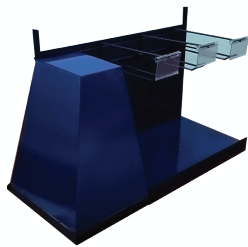

Dimensions: 60"(H) x 12"(L) x 12"(D)
Come with 1 pc Adjust Net Shelf and Header Board

Bunting Stand

Dimensions: 72"(H) x 16"(L)
Come with 1 pc 16" Round Plate

Candy Basket

Dimensions: 15cm(H) x 42cm(L) x 20cm(D)
Come with 1 pc Adjustable Divided and Front Plate Sheet

Display Rack

Dimensions: 3"(H) x 2"(L) x 18"(D)
Come with 3 pcs Hook with Price Tag Holder and Header

Counter Top

Dimensions: 30cm(H) x 22.5cm(L) x 16cm(D)
Come with 5 pcs Hook with Price Tag Holder

Hang Shelf

Dimensions: 10.75"(H) x 7.88"(L)

Round Standee

Dimensions: 120cm(H) x 31cm(W)
Come with 3 Level Tray and Bottom

Standee

Dimensions: 60"(H) x 19"(L) x 13"(D)
Come with 3 Level Shelf, 4 pcs Stopper, Bottom and Header

Standee

Dimensions: 54"(H) x 12"(L) x 23"(W)
Come with 5 Level Shelf

Moveable Standee

Dimensions: 54"(H) x 23"(L) x 23"(W)
Come with 6 Level Shelf, 8 pcs Hook and Wheels

Moveable Standee

Dimensions: 54"(H) x 36"(L) x 23"(D)
Come with 15 Level Shelf 36"L, 6 Level Shelf 23"L, 5 Level Shelf 12"L, 20 pcs Hook and Wheels